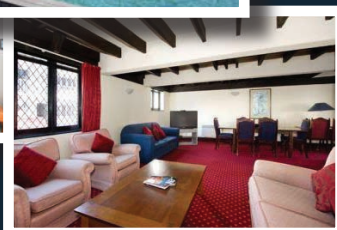

Bunk up in the four-bedroom, two-bathroom lodge with a super spacious lounge and extra large kitchen, or one of four smart and spacious one-bedroom suites, or sixteen large studios.

Score more:

- Group bulk breakfasts topped up daily
- Laundry facilities
- An outdoor spa and swimming pool (great for reviving those aching muscles)
- Central location, a five-minute walk to the local Merivale Fresh Choice Supermarket
- Two minutes to Hagley Park - Christchurch's favourite jogging track!
- Spacious lounges for your team to relax in!
- Complimentary large BBQ in the pool area. Let us organise the food for you.
- Complimentary internet to all admin staff

What our guests have to say...

"Staying at the Camelot is like a home away from home. The rooms are spacious... and to be able to accommodate up to 6 students into a 2 bedroom unit is a real bonus.

"The Camelot would be one of the most outstanding motor lodge complexes in New Zealand. Its location to the centre of Christchurch City and restaurants is another added bonus.