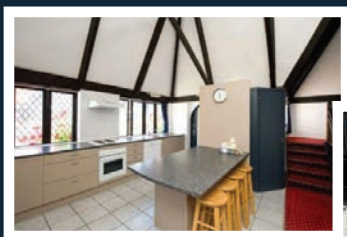

Bunk up in the four-bedroom, two-bathroom lodge with a super spacious lounge and extra large kitchen, or one of four smart and spacious one-bedroom suites, or sixteen large studios.

Score more:

- Group bulk breakfasts topped up daily
- Laundry facilities
- An outdoor spa and swimming pool (great for reviving those aching muscles)
- Central location, a five-minute walk to the local Merivale Fresh Choice Supermarket
- Two minutes to Hagley Park - Christchurch's favourite jogging track!
- Spacious lounges for your team to relax in!
- Complimentary large BBQ in the pool area. Let us organise the food for you.
- Complimentary internet to all admin staff